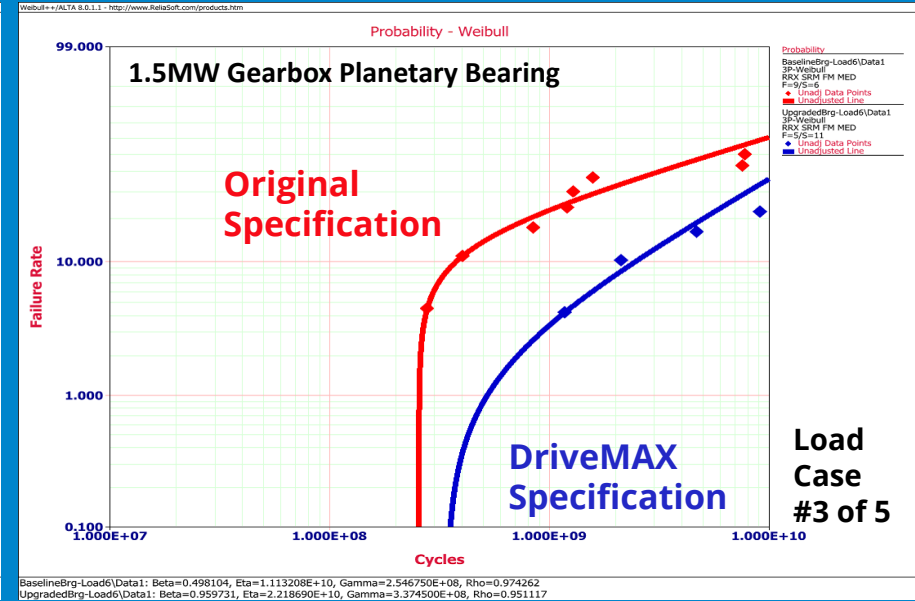

DriveMAX® 1.5MW Gearbox Life Extension Assessment w/ DigitalClone®

Sentient Predictions L50 (Years of Operation), Severe CLASS 1 Site	
OEM Sun Gear	DriveMAX Sun Gear
4.65	13.89
Life Improvement	3X

Sentient Predictions L50 (Years of Operation), Severe CLASS 1 Site	
OEM Planetary Bearing	DriveMAX Planetary Bearing
16.95	28.0
Life Improvement	1.65X

Yield up to \$1M addition power production over 5 years extended operations