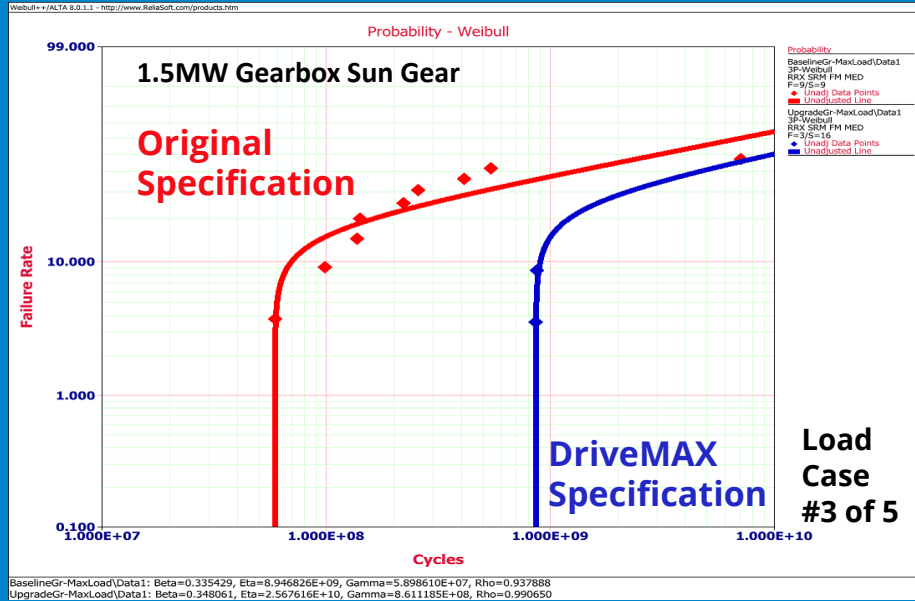

DriveMAX® 1.5MW Gearbox Life Extension Assessment w/ DigitalClone®

Sentient Predictions L50 (Years of Operation), Severe CLASS 1 Site	
OEM Sun Gear	DriveMAX Sun Gear
4.65	13.89
Life Improvement	3X

Sentient Predictions L50 (Years of Operation), Severe CLASS 1 Site	
OEM Planetary Bearing	DriveMAX Planetary Bearing
16.95	28.0
Life Improvement	1.65X

Yield up to \$1M addition power production over 5 years extended operations